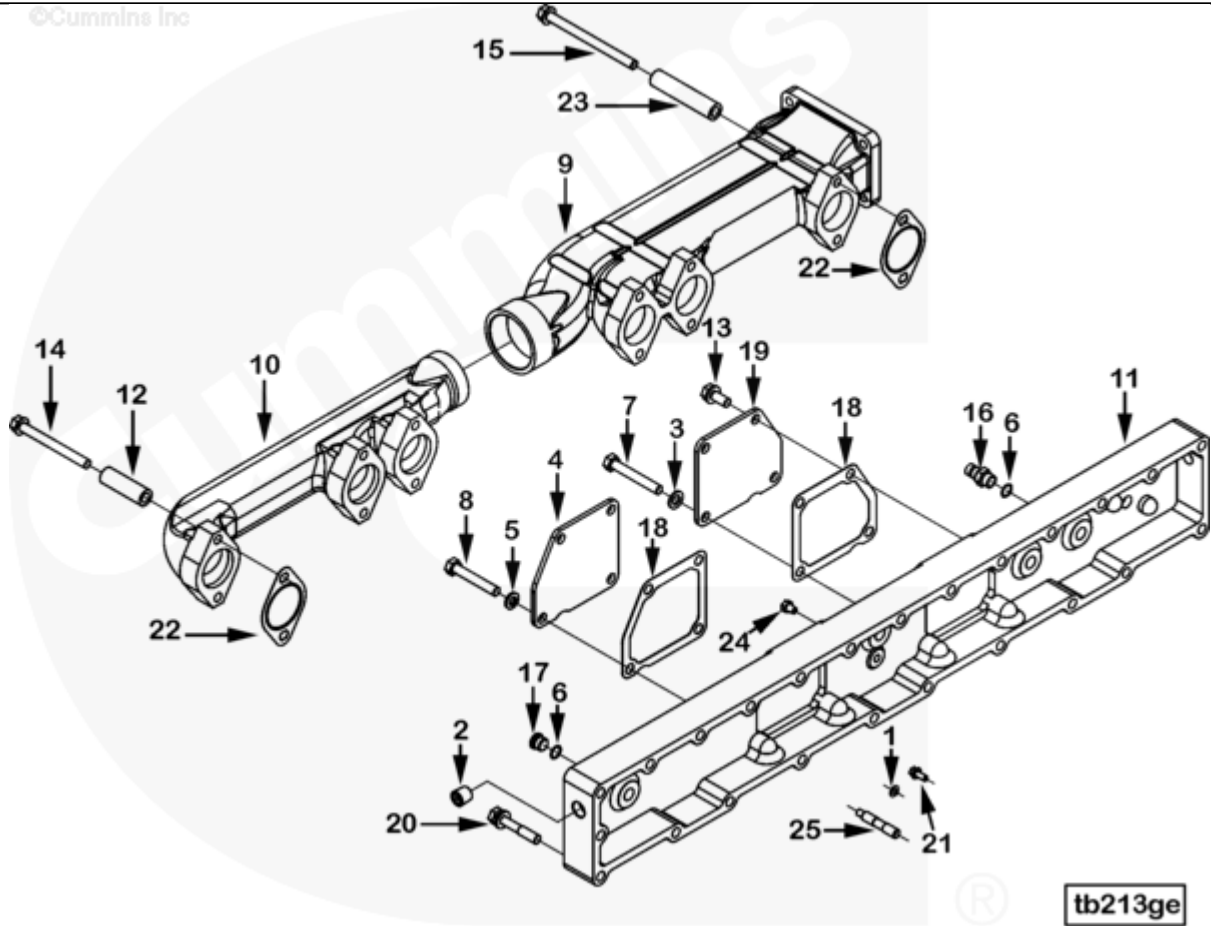

## Parts Catalog - Option Detail

Electronic Parts Catalog - Option Detail				
Option	Group	Graphic	Film Card	Date
TB2259-04	10.01.1	tb213ge	II	12-NOV-04
<b>Engines</b>	ISM CM570, ISM CM570/870, ISM CM875, ISM CM876, ISM CM876 E, ISM11 CM876 M103, ISM11 CM876 SN, M11 CELECT, M11 CELECT PLUS, M11 MECHANICAL, QSM11 CM570, QSM11 CM876			

[SMALL](#) | [MEDIUM](#) | [LARGE](#)

Cart	Ref No	Part Number	Part Description	Required	Remarks
<a href="#">View My Cart</a>					
		<a href="#">TB2259-04</a>	Turbocharger Arrangement		
					Turbocharger Arrangement
<input type="checkbox"/>	1	<a href="#">112408</a>	Plain Washer	1	1/4 in.